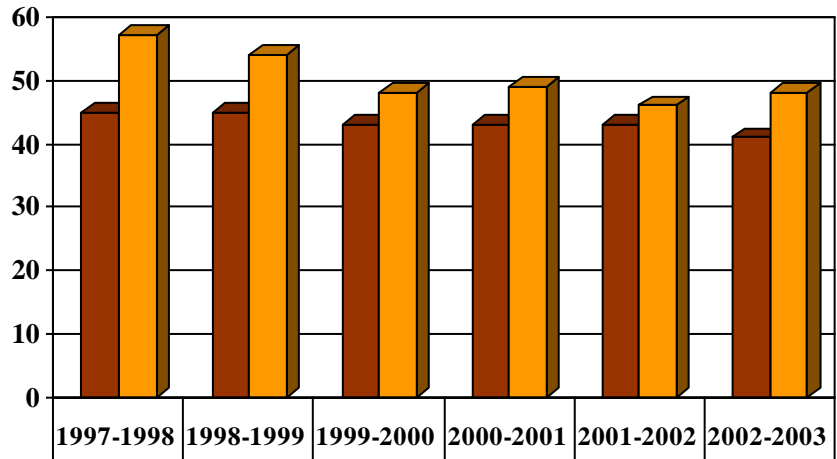

**Tusculum College**  
**Freshman Cohort Graduation Rates**  
**Percent of Cohort Graduated - Four Year Class Average**

<b>All Student Graduation Rate</b>	<b>45</b>	<b>45</b>	<b>43</b>	<b>43</b>	<b>43</b>	<b>41</b>
<b>Student-Athlete Graduation Rate</b>	<b>57</b>	<b>54</b>	<b>48</b>	<b>49</b>	<b>46</b>	<b>48</b>